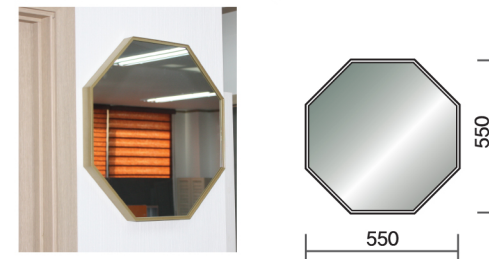

18 Interior Mirror

제품소개 > Interior Mirror

INS-Octagon (옥타곤)

Size
- 550*550*38

Color
- White / Black / Glod

용도
- Living room / Powder room

프레임
- Aluminium