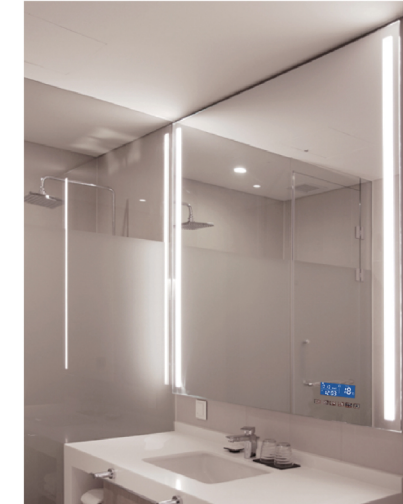

21 Option

제품소개 > Option

1. 김서림 방지기능

온도차 또는 습기로 거울 표면에 결로현상이 생기는 것을 막아주는 김서림 방지 기능

특허권 명칭

거울의 김서림 방지장치

특허 등록번호

10-1823143-0000

2. 블루투스 기능 (Bluetooth play system)

주요기능

LCD 디스플레이

LCD Display

블루투스 음악재생 기능(블루투스 2.1)

Bluetooth music play function

FM 라디오 기능

FM radio function

시간, 온도, 달력 표시

Temperature, Calendar, Time display

더블 트랙 & 스테레오 출력

Double Track & Stereo system

높은 수준의 음질 & 하이파이 효과

High quality of sound & High fidelity effect

사이즈

조작부 165.0 X 88.0 X 18.0 mm

스피커 101.0 X 45.0 X 25.0 mm

3. 인체 감지 센서 ON-OFF 기능

도플러 모션센서로 움직임을 감지하여 on/off 작동

X-Band Doppler motion sensor to detect motion

주파대역 (Frequency) : 10MHz

출력 (Output Power) : 15dBm

정격전압 (Power Supply) : 5V