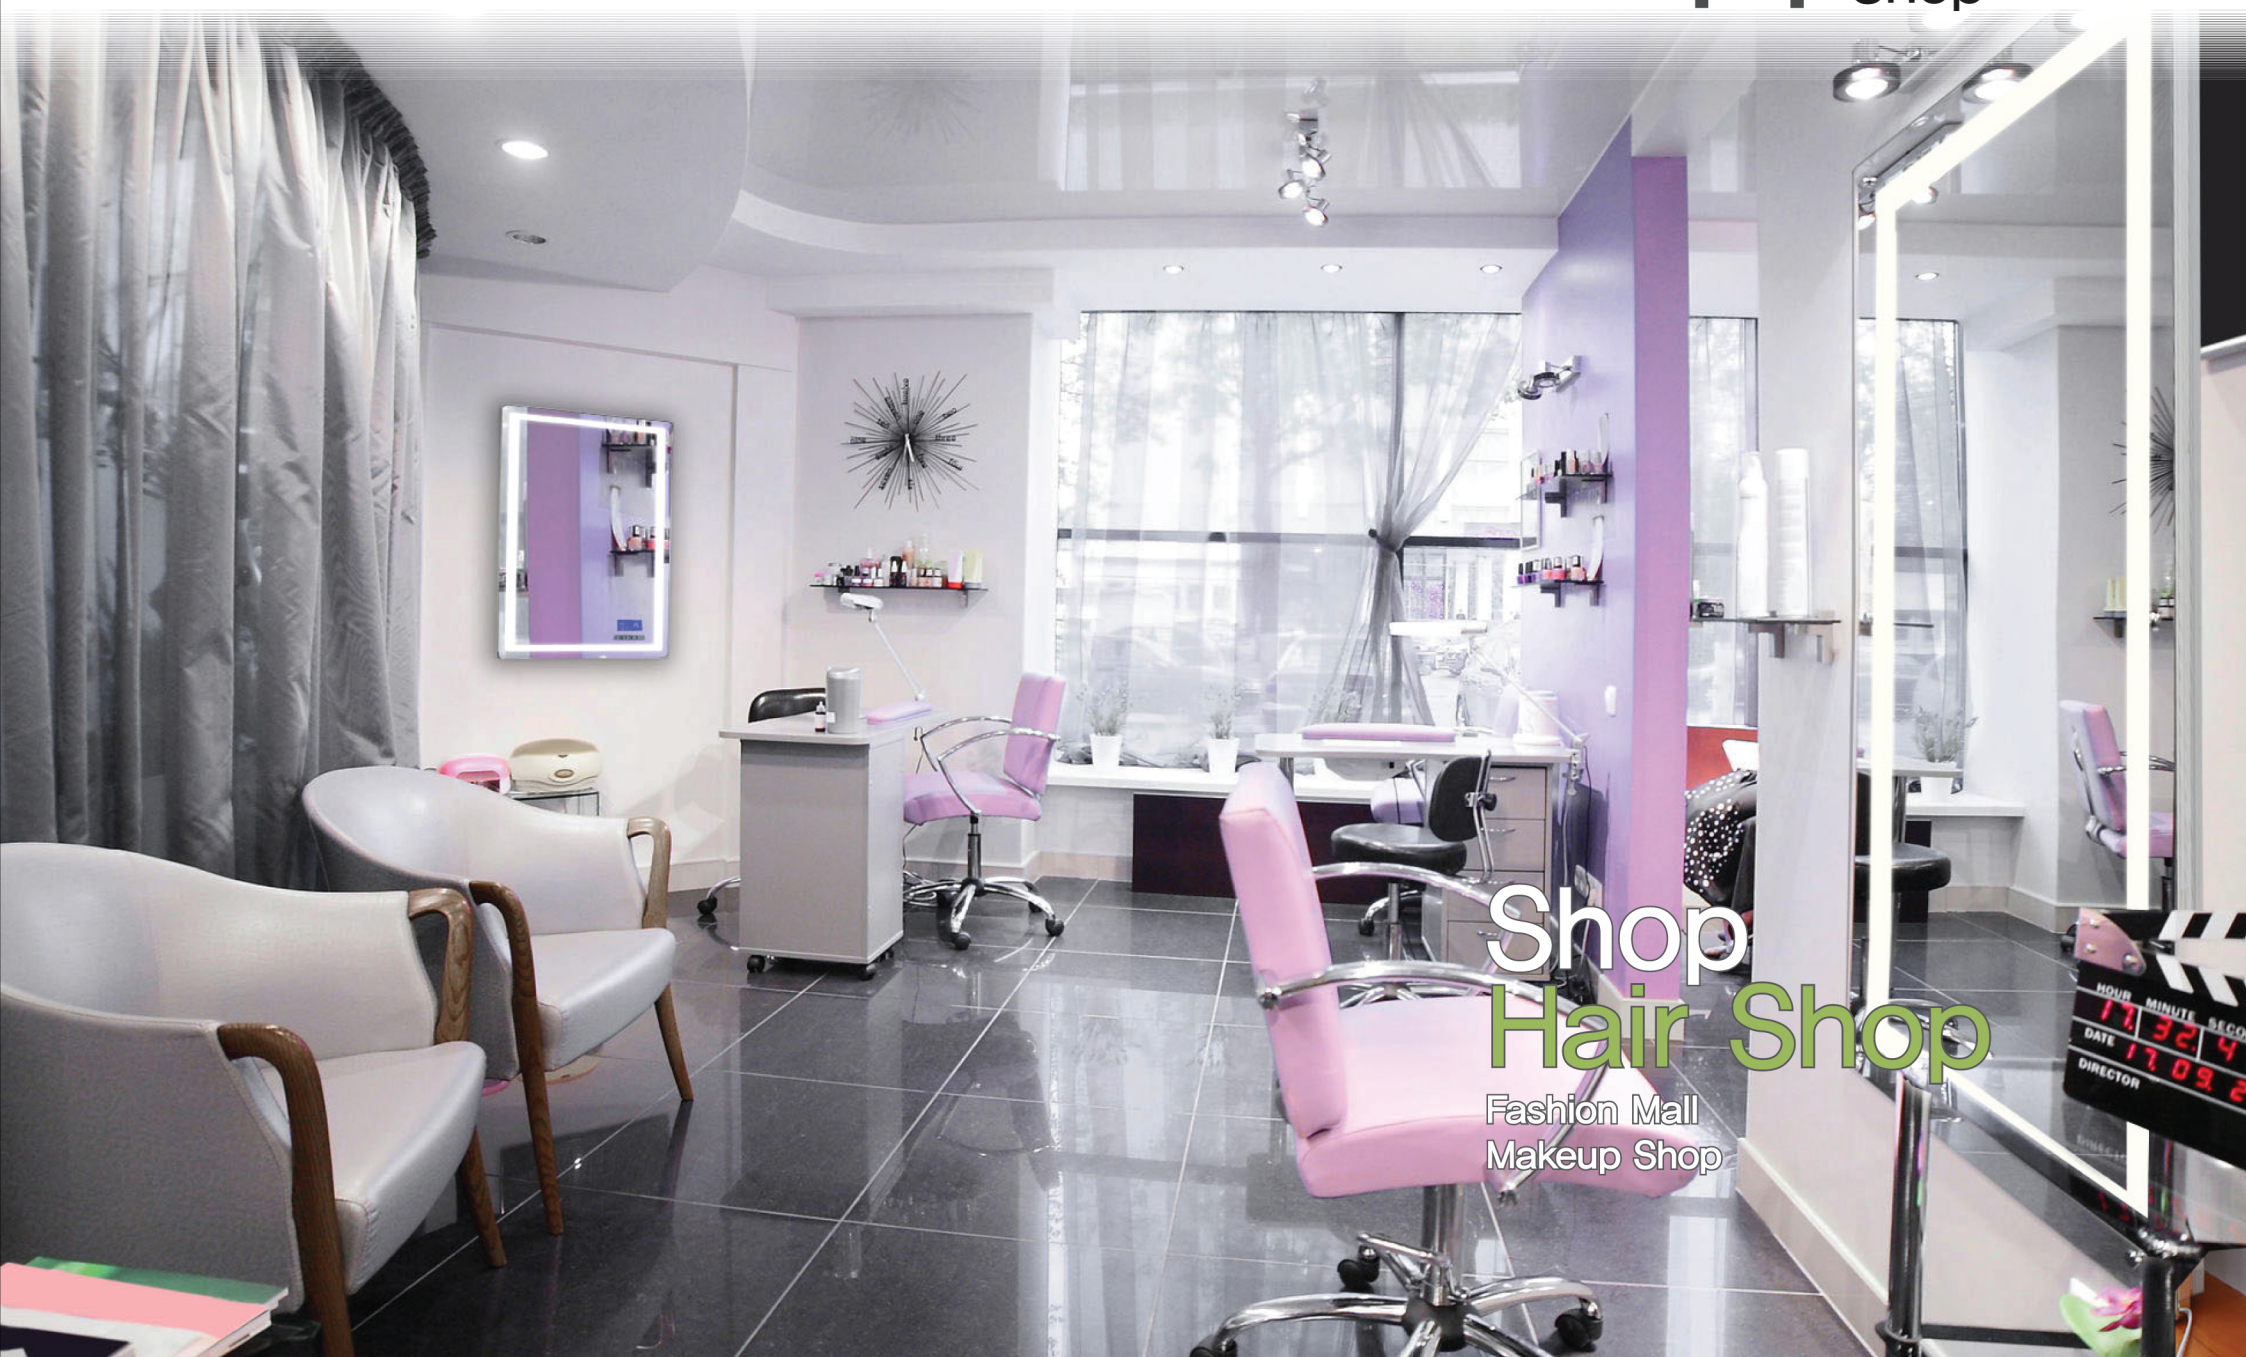

14 Shop

Shop Hair Shop

Fashion Mall
Makeup Shop